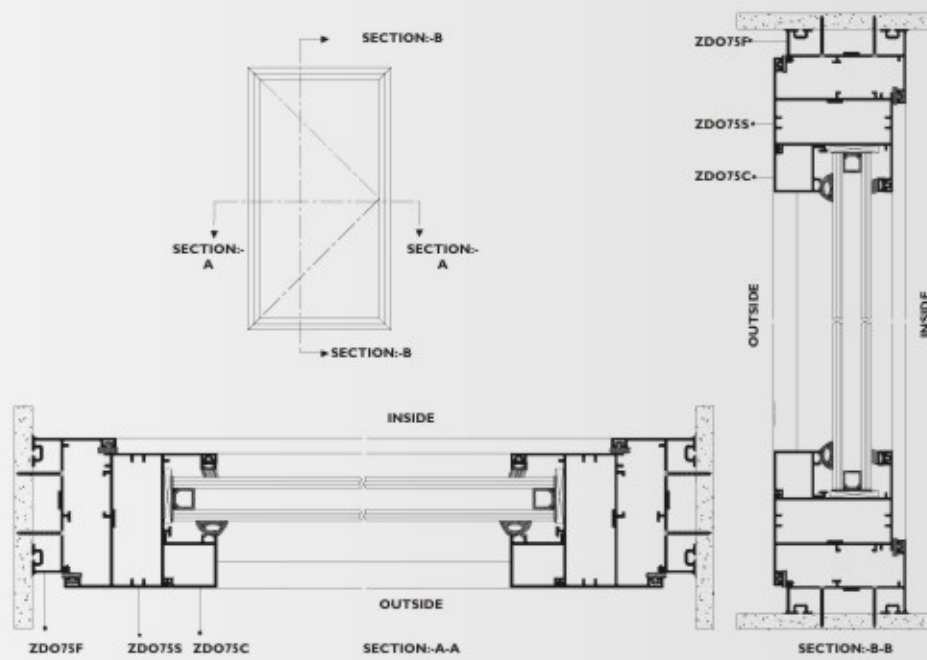

**75 MM SERIES OPENABLE WINDOW
(DOUBLE GLASS DOUBLE SHUTTER)**

75 MM OPENABLE DOOR ELEVATIONS

SINGLE SHUTTER

DOUBLE SHUTTER WITH MULLION

DOUBLE SHUTTER WITHOUT MULLION

LENGTH : Unless requested for other exact lengths, material will be supplied in 3658 mm (12 feet) standard length.
Tolerance +/- 5mm