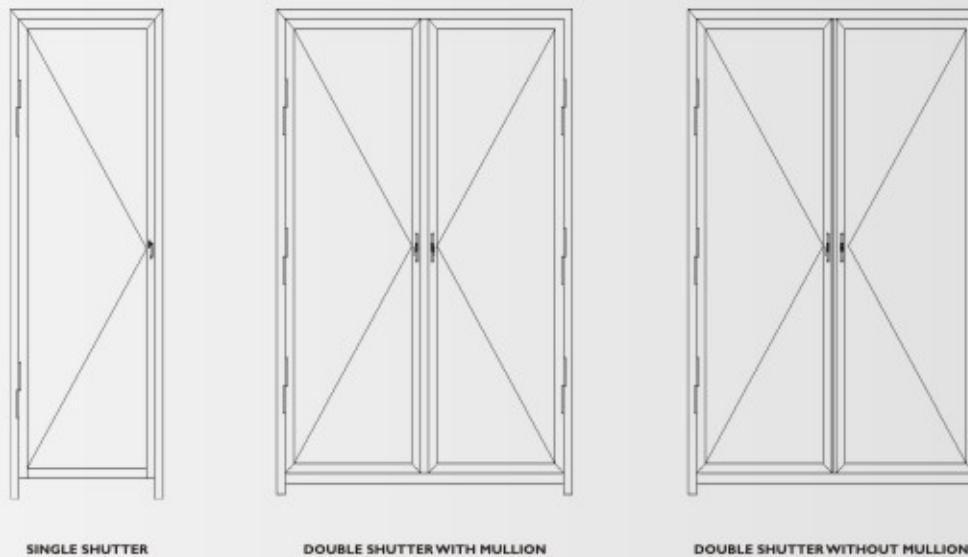

**75 MM SERIES OPENABLE WINDOW
(DOUBLE GLASS DOUBLE SHUTTER)**

75 MM OPENABLE DOOR ELEVATIONS

SINGLE SHUTTER

DOUBLE SHUTTER WITH MULLION

DOUBLE SHUTTER WITHOUT MULLION

LENGTH : Unless requested for other exact lengths, material will be supplied in 3658 mm (12 feet) standard length.
Tolerance +/- 5mm