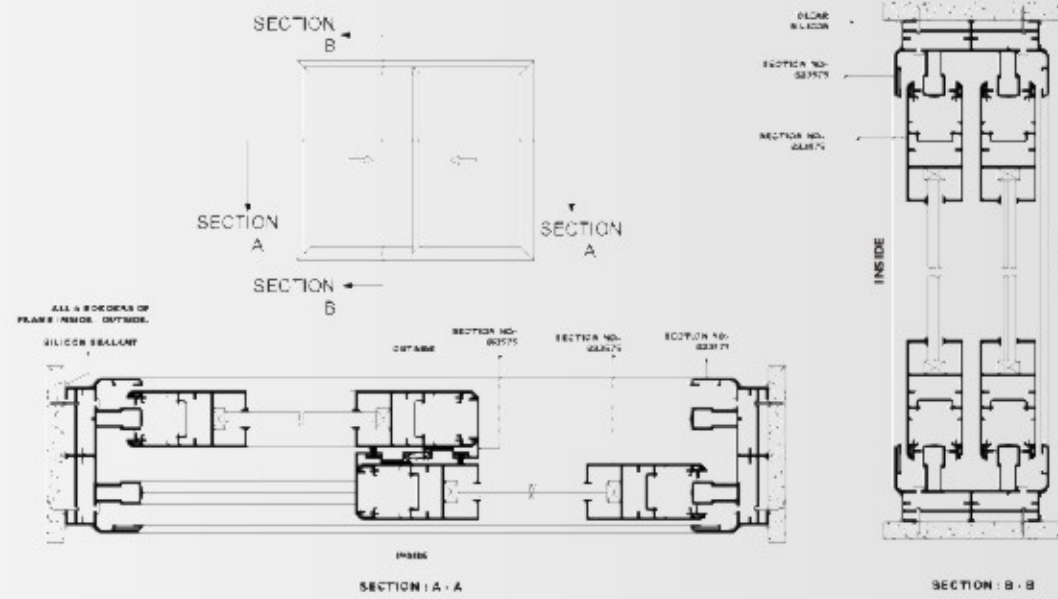

35MM GEETA SERIES TWO TRACK TWO SHUTTER SLIDING WINDOW

35 MM SERIES ELEVATIONS

LENGTH : Unless requested for other exact lengths, material will be supplied in 3658 mm (12 feet) standard length. Tolerance +/- 5mm

NOTE : All the related hardware accessories are available with Geeta Aluminium

35x75mm Geeta Series

Sliding Window Series