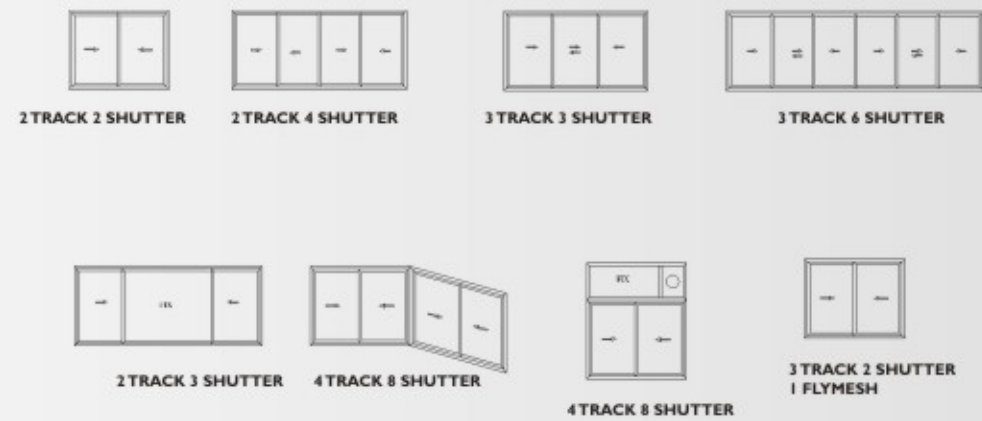

35MM GEETA SERIES TWO TRACK TWO SHUTTER SLIDING WINDOW

35 MM SERIES ELEVATIONS

LENGTH : Unless requested for other exact lengths, material will be supplied in 3658 mm (12 feet) standard length. Tolerance +/- 5mm

NOTE : All the related hardware accessories are available with Geeta Aluminium

35x75mm Geeta Series

Sliding Window Series